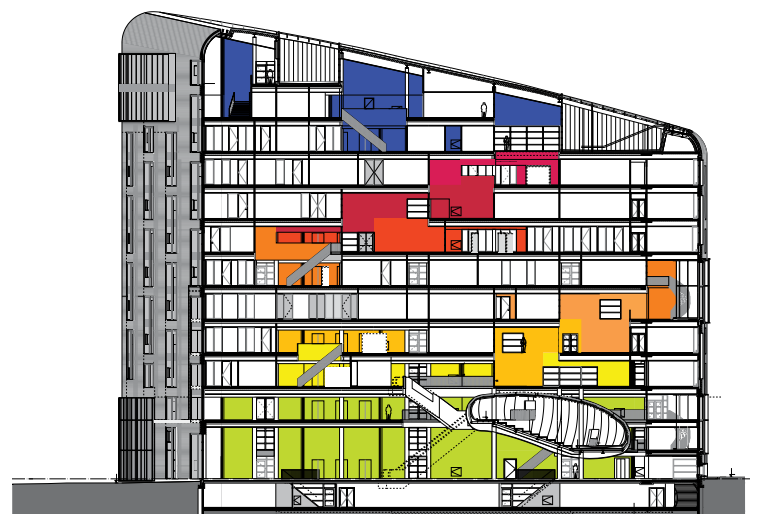

01

02

03

04

### OZW VU University of Amsterdam

The OZW healthcare and welfare training institute is a new landmark for the architectural landscape of the VU University. It embodies an innovative training concept that combines intermediate and higher level vocational training programs and university programs. The window spacing emphasizes the verticality and main lines of the exterior and immediately draws attention to the transparency and vitality of the interior: a playful combination of training centers around atria. The private offices are at the far ends of the building. The public base is transparent and the volume of the lecture hall catches the eye. The training institute is a playful landscape to roam in, see and meet people.

01 Exterior view and playing field | 02 Interior view | 03 Atrium | 04 Auditorium | 05 Section

05