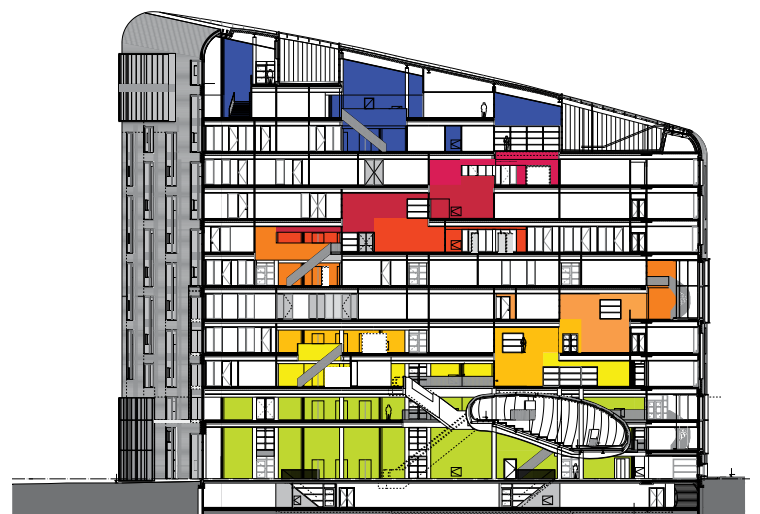

01

02

03

04

OZW VU University of Amsterdam

The OZW healthcare and welfare training institute is a new landmark for the architectural landscape of the VU University. It embodies an innovative training concept that combines intermediate and higher level vocational training programs and university programs. The window spacing emphasizes the verticality and main lines of the exterior and immediately draws attention to the transparency and vitality of the interior: a playful combination of training centers around atria. The private offices are at the far ends of the building. The public base is transparent and the volume of the lecture hall catches the eye. The training institute is a playful landscape to roam in, see and meet people.

01 Exterior view and playing field | 02 Interior view | 03 Atrium | 04 Auditorium | 05 Section

05