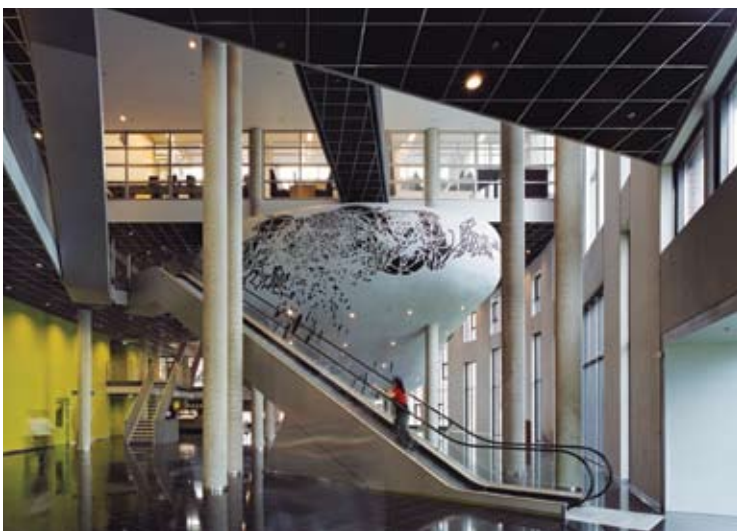

01

02

03

04

OZW VU University of Amsterdam

The OZW healthcare and welfare training institute is a new landmark for the architectural landscape of the VU University. It embodies an innovative training concept that combines intermediate and higher level vocational training programs and university programs. The window spacing emphasizes the verticality and main lines of the exterior and immediately draws attention to the transparency and vitality of the interior: a playful combination of training centers around atria. The private offices are at the far ends of the building. The public base is transparent and the volume of the lecture hall catches the eye. The training institute is a playful landscape to roam in, see and meet people.

01 Exterior view and playing field | 02 Interior view | 03 Atrium | 04 Auditorium | 05 Section

05